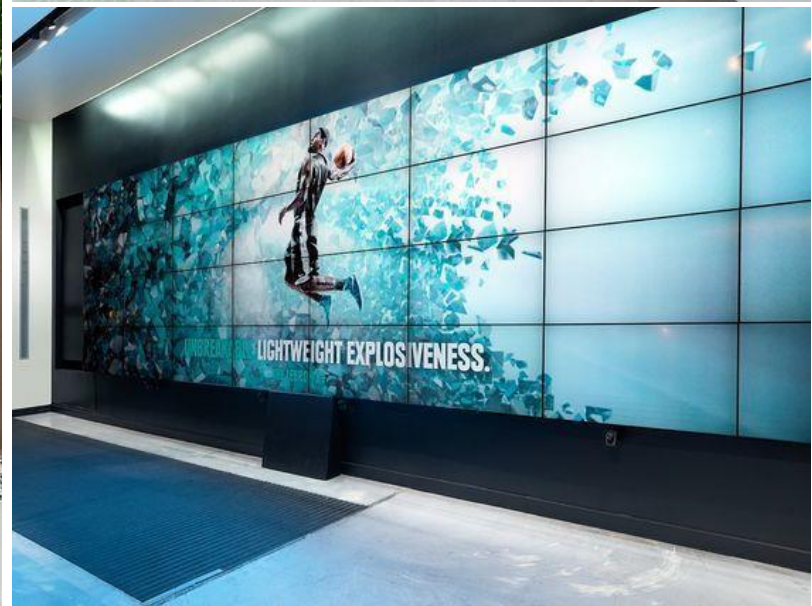

Derajat main gate

Bahrain TV (TAM PROGRAM)

المحرمين

3D DESIGN

EXECUTION

سوليدرتي
SOLIDARITY

VIVA COMPANY

MOOD BOARD