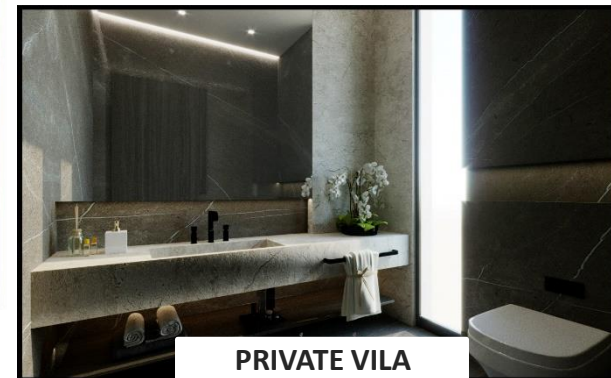

DESIGN INTERIOR DESIGN